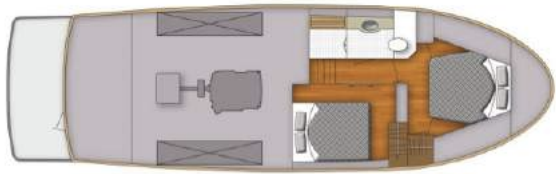

QUITE SIMPLY THE SMARTEST WAY TO OWN A BOAT . . .

- minimum 34 days use per year + unlimited standby usage
- professionally managed and hassle free walk on / walk off boating
  - easy-to-use online booking system
  - at the end of the syndicate term, all owners receive an equal share of the boat's net sale price
  - the ability to exit the syndicate early, with no penalty
- affordable monthly fee covers all of the boat's projected outgoings and expenses*

100% ENJOYMENT . . . 0% HASSLE

SMART BOATING is the leading boat share company with a fleet of yachts, catamarans and motorboats operating from Bayview on Pittwater, Clontarf in Sydney's Middle Harbour, Bobbin Head & Hamilton Island in the Whitsundays.

For the past 17 years we have shown more people, more ways to go boating, more often . . . and for a fraction of the price of owning a boat in entirety.

Simply put the **SMART BOATING** syndicate model offers you, your family and friends a 100% enjoyment - 0% hassle boating experience!

based at beautiful Empire Marina, Bobbin Head

For more information regarding the Integrity 440 Sedan syndicate please call Martin 0419 265 273 or David 0418 211 832 or log onto smartboating.com.au

* fuel used is charged in addition – refer to the Syndicate Rule Book for full Terms and Conditions of use