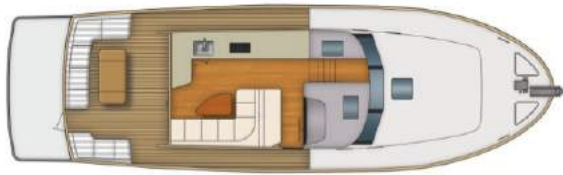

QUITE SIMPLY THE SMARTEST WAY TO OWN A BOAT . . .

- minimum 34 days use per year + unlimited standby usage
- professionally managed and hassle free walk on / walk off boating
  - easy-to-use online booking system
  - at the end of the syndicate term, all owners receive an equal share of the boat's net sale price
  - the ability to exit the syndicate early, with no penalty
- affordable monthly fee covers all of the boat's projected outgoings and expenses*

100% ENJOYMENT . . . 0% HASSLE

SMART BOATING is the leading boat share company with a fleet of yachts, catamarans and motorboats operating from Bayview on Pittwater, Clontarf in Sydney's Middle Harbour, Bobbin Head & Hamilton Island in the Whitsundays.

For the past 17 years we have shown more people, more ways to go boating, more often . . . and for a fraction of the price of owning a boat in entirety.

Simply put the **SMART BOATING** syndicate model offers you, your family and friends a 100% enjoyment - 0% hassle boating experience!

based at beautiful Empire Marina, Bobbin Head

For more information regarding the Integrity 440 Sedan syndicate please call Martin 0419 265 273 or David 0418 211 832 or log onto smartboating.com.au

* fuel used is charged in addition – refer to the Syndicate Rule Book for full Terms and Conditions of use